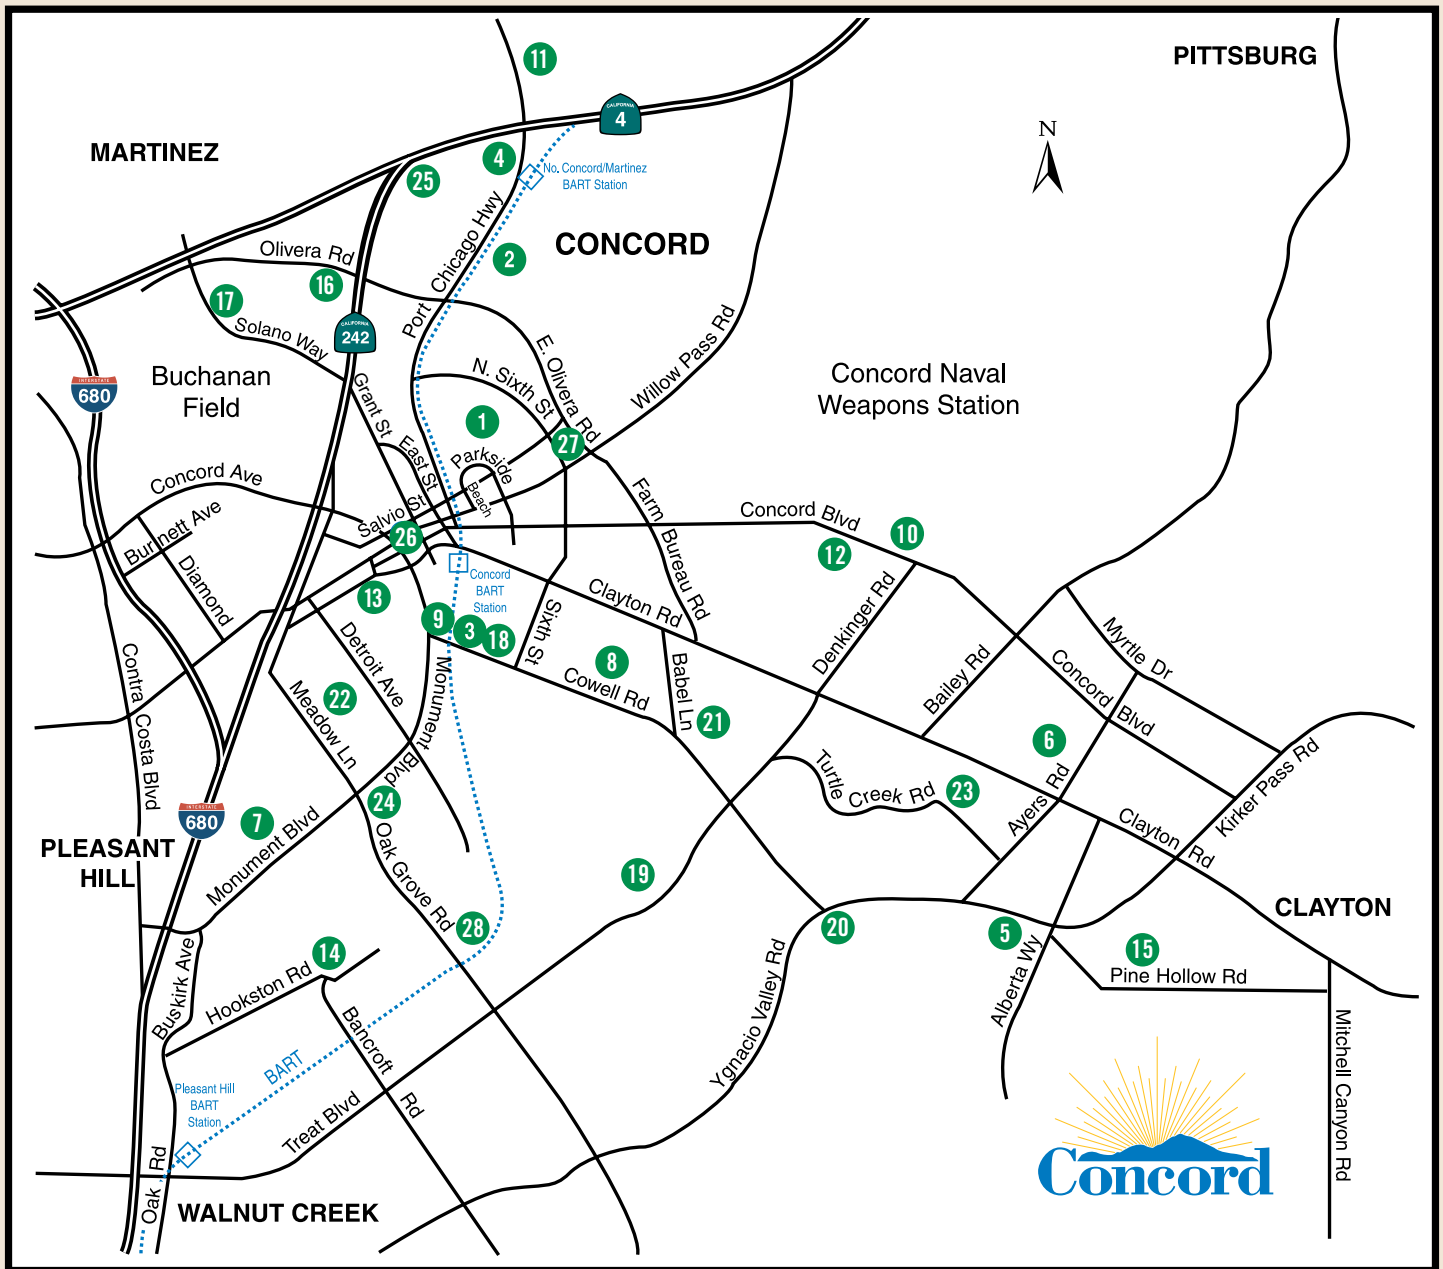

CONCORD PARK LOCATIONS

- | | |
|---|---------------------------------------|
| 1. John F. Baldwin Park | 15. Highlands Park |
| 2. BART Linear Park | 16. Hillcrest Community Park |
| 3. BART Park | 17. Iron Horse Park |
| 4. Bayview Circle Park | 18. Krueger Fields |
| 5. Boatwright Youth Sports Complex | 19. Lime Ridge Open Space |
| 6. Brazil Quarry | 20. Greater Lime Ridge Open Space |
| 7. Cambridge Park | 21. Markham Nature Park and Arboretum |
| 8. Concord Community Park | 22. Meadow Homes Park |
| 9. Concord Skate Park | 23. Newhall Community Park |
| 10. Dave Brubeck Park | 24. Rick Seers Park |
| 11. Diablo Creek Golf Course | 25. Sun Terrace Park |
| 12. El Dorado Middle School Play Fields | 26. Todos Santos Plaza |
| 13. Ellis Lake Park | 27. Willow Pass Community Park |
| 14. Len Hester Park | 28. Ygnacio Valley Park |